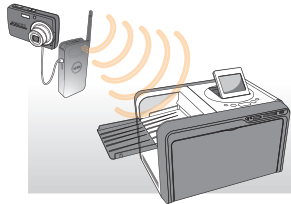

Wireless Transmission

Allow users to transmit images from a PictBridge compatible digital camera to a photo printer with wireless function.

Affordable Wireless Foto Transmitter

WFT510 comes at an affordable price, allowing consumers to enjoy wireless transmission function just like the high-end DSLR cameras users.

Easy Operation*

With switch button design, WFT510 is able to activate PictBridge mode of digital camera easily. After shooting a photo, user will only need to click the switch button, select photos, and then transmit photos to printer or PC wirelessly.