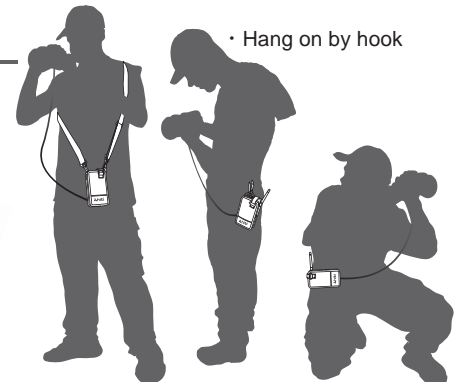

• Carry by strap

• Fasten by belt

Service & Support Centers

Taiwan (Headquarters)

HiTi Digital, Inc.
9F, No. 225, Sec. 3, Beixin Rd., Xindian City, Taipei County 231, Taiwan
Tel: +886-2-2912-6268
Fax: +886-2-2912-6118
www.hiti.com

China

HiTi Digital Suzhou, Inc.
No.58, XinQing Road, Suzhou Industrial Park, JiangSu, China
Tel: +86-512-8717-1688
Fax: +86-512-6760-1186
www.hiti.com/cn

Europe · Russia

HiTi Digital Europe B.V.
ESP 206, 5633 AC, Eindhoven, The Netherlands
Tel: +31-40-2565166
Fax: +31-40-2903176 & +31-40-2903287
www.hiti.com

North America

HiTi Digital America, Inc.
727 Brea Canyon Rd. Suite#2 Walnut, CA 91789, USA
Tel: +1-909-594-0099
Fax: +1-909-598-0011
www.hiti.com/us

Latin America

HiTi Digital, Inc. (Mexico)
Agustin Gonzalez de Cossio No. 1-202 Col. Del Valle, C.P. 03100, Mexico, D. F. Mexico
TEL: +52-55-50253671, +52-55-50253672
FAX: +52-55-11076206
www.hiti.com/latinamerica

Middle East · Africa

HiTi Digital, Inc. MEA
Office No. 1608, Indigo Icon Tower, JLT, Dubai - U.A.E.
Tel: +971-4-3674547
Fax: +971-4-3674221
www.hiti.com

India

HiTi Digital, Inc. (New Delhi Liaison Office)
401/402, 4th floor, 96, Siddharth Building Nehru Place, New Delhi 110019
Tel: +91-11-4180-8191
Fax: +91-11-4180-8193
www.hiti.com

hiti HiTi Digital, Inc.

▲ © 2010 HiTi Digital, Inc. All Rights Reserved.
▲ PictBridge is a trademark. All other trade names and trademarks are property of their respective owners.
▲ Specifications are subject to change without prior notice.