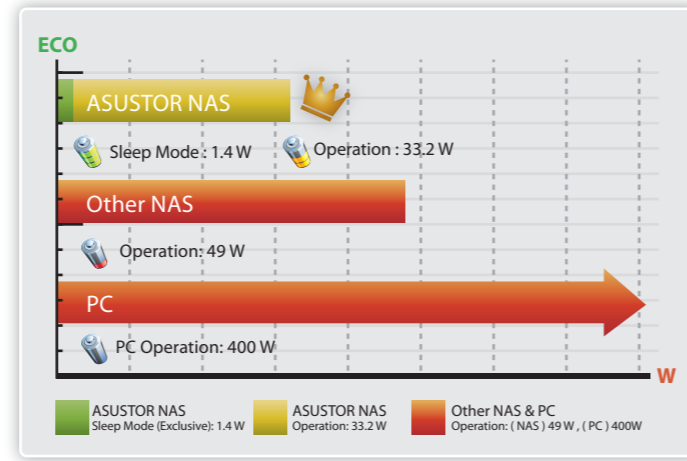

The applications that come pre-installed with each ASUSTOR NAS are just the beginning. At your convenience, browse through and download any Apps that peak your interest from App Central.

- A boundless variety of Apps to maximize your NAS experience
- Explore the unlimited potential of NAS by giving it added functionality
- Create a customized and multi-featured NAS for yourself
- App categories include:

Multimedia Server & Player	Database Management
Office Productivity	Web Hosting
Download Management	Project Collaboration
E-commerce	Security

» Made for Your Mac

You'll love using an ASUSTOR NAS with your Mac

- Native applications for Mac OS and iOS
- Secure and share your iTunes and iPhoto libraries
- Support for HFS+, Bonjour, AirPrint, Remote and more

» Enhance your NAS with Dropbox

Sync your Dropbox data to your ASUSTOR NAS

- Easy cross-cloud data management
- All users on an ASUSTOR NAS are able to use their own Dropbox accounts to synchronize data with the NAS

» Military Grade AES 256-bit Encryption

ASUSTOR's folder based encryption offers significant benefits when compared with other volume based encryption solutions.

	ASUSTOR NAS (Folder Based Encryption)	Other NAS (Volume Based Encryption)
Flexibility	✓	✗
System Efficiency	✓	✗
Security	✓	✓

» Low Power Consumption

ASUSTOR NAS consumes less power than the average NAS and is the first NAS in the world to feature System Sleep Mode.

Based on the power consumption of the AS-604T model and the average power consumption of 4-bay NAS devices and PCs from leading manufacturers.

» Complete Backup Solution

ASUSTOR NAS is a complete backup solution that offers a host of flexible options for your backup and storage topology.

- Rsync, FTP, cloud, external and One Touch backup
- Two-way transfer support for all backup modalities
- Deployment options include: active or passive centralized backup server and remote replication backup server
- Backup via Time Machine for Mac and Backup Plan for Windows