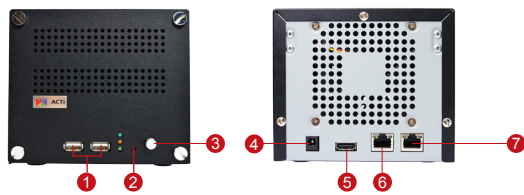

ENR-1000

4-Channel Mini Standalone NVR

- Manage up to 4 IP cameras
- Support H.264 formats up to 2-Megapixel resolution
- Live view with 1, 4 window layouts
- PTZ and speed control, preset points and tours, mouse PTZ
- HDD Bay for 2 SATA disks (total up to 6 TB)
- Maximum total recording frame rate 120 fps
- Scheduled, event triggered and manual recording
- Time and event based search
- Playback with 1/2x-1x-32x speeds with AVI video export function
- 4-channel synchronized playback
- Event management with motion detection and DI/DO
- Built-in DHCP server support
- HDMI Local display
- Compact Design

PHOTO INDICATION

- | | |
|----------------------|-------------|
| 1 USB 2.0 Ports | 5 HDMI Port |
| 2 Reset Button | 6 LAN1 |
| 3 Power Button | 7 LAN2 |
| 4 DC 12V power input | |

DIMENSION DIAGRAM

Unit: mm [inch]

• Live View

Display Layout Mode	1, 4
Layout Tour (Auto Patrol)	Automatic switch between different display layouts
Digital Panel	Zoom in digitally by mouse
Event status	Display status for network/record/motion upon every video region

• Storage

Interface	Serial ATA
HDD Bay	Maximum 2 disks (disks not included)

• Search & Playback

Time Based Video Search	Search video recordings by time, channel or bookmark
Event Based Video Search	Search event triggered video recordings
Playback Control	Forward and backward playback with speeds 1/2x-1x-32x; pause; stop
Synchronized Playback	4 channels
Manual Snapshot	Create snapshot from playback for export
Video Cropping	Crop a short video clip from long recording file and save it as an independent file; video clip length:(1-30mins)
Video Export	Export video clips in AVI/RAW format via USB storage