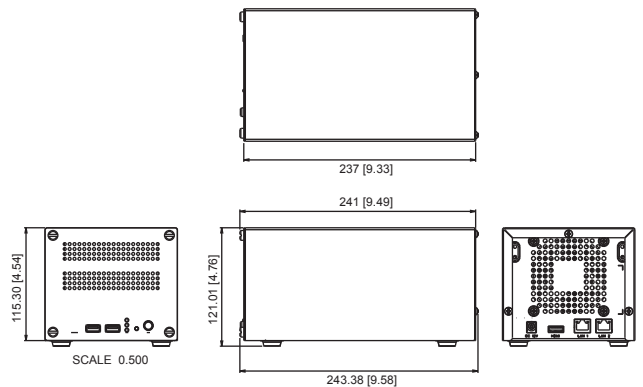

ENR-1000

4-Channel Mini Standalone NVR

- Manage up to 4 IP cameras
- Support H.264 formats up to 2-Megapixel resolution
- Live view with 1, 4 window layouts
- PTZ and speed control, preset points and tours, mouse PTZ
- HDD Bay for 2 SATA disks (total up to 6 TB)
- Maximum total recording frame rate 120 fps
- Scheduled, event triggered and manual recording
- Time and event based search
- Playback with 1/2x-1x-32x speeds with AVI video export function
- 4-channel synchronized playback
- Event management with motion detection and DI/DO
- Built-in DHCP server support
- HDMI Local display
- Compact Design

PHOTO INDICATION

- | | |
|----------------------|-------------|
| 1 USB 2.0 Ports | 5 HDMI Port |
| 2 Reset Button | 6 LAN1 |
| 3 Power Button | 7 LAN2 |
| 4 DC 12V power input | |

DIMENSION DIAGRAM

Unit: mm [inch]

• Remote Access

PC Web Browser	Microsoft Internet Explorer 9.0
----------------	---------------------------------

• Hardware

Dimensions (W x H x D)	135 mm x 121 mm x 241 mm (5.3" x 4.8" x 9.5")
Weight	1.33kg (2.93 lb) without HDD
Operating Temperature	0°C~ 40°C(32°F ~ 104°F)
Operating Humidity	10% ~ 85% RH
Power Source / Consumption	DC 12V/ 50W
Bundled Accessories	Power Adapter, (100~240V) with 3 different connectors included
Approvals	CE (EN 55022 Class B, EN 55024), FCC (Part15 Subpart B Class B) Adapter: CE, FCC, UL, PSE, EFFICIENCY LEVEL V
USB	USB 2.0, 2 ports
Ethernet Port	2, Ethernet (1000 Base-T), RJ-45 connector, Built-in DHCP server support on Ethernet Port 1
Display port	HDMI