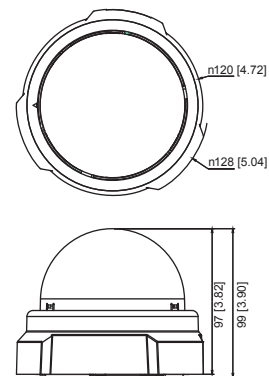

E53

3MP Indoor Dome with D/N, IR, Basic WDR, Fixed lens

- Progressive Scan CMOS
- Minimum illumination 0 lux with IR LED on
- Built-in f3.6mm / F1.8 Megapixel fixed lens
- 15 fps at 2048x1536 resolution
- Selectable H.264 HP, MJPEG compressions with dual streaming
- Powered by PoE Class 2
- Video motion detection
- Basic WDR

PHOTO INDICATION

- 1 Power LED
- 2 Ethernet Port
- 3 Reset Button

DIMENSION DIAGRAM

Unit: mm [inch]

ACCESSORY OPTIONS

Dome Cover

PDCX-0105

3-inch, smoke, non-vandal proof

• Lens

Focal Length / Aperture	Fixed focal, f3.6 mm / F1.8
Iris	Fixed iris
Focus	Fixed focus
Lens Mount	Board Mount
Horizontal Viewing Angle	72°
Viewing Angle Adjustment	Pan: 0° - 330°; Tilt: 20° - 90°

• General

Power Source / Consumption	PoE Class 2 (IEEE802.3af) / 6.02 W (IR on)
Weight	292 g (0.64 lb)
Dimensions (Ø x H)	128 mm x 99 mm (5.04" x 3.90")
Mount Type	Surface, Pendant, Wall, Corner, Pole, Flush
Operating Temperature	-10 °C ~ 50 °C (14 °F ~ 122 °F)
Operating Humidity	10% ~ 85% RH
Approvals	CE (EN 55022 Class B, EN 55024), FCC (Part15 Subpart B Class B)