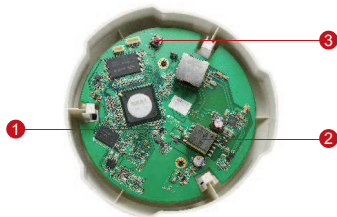

E53

3MP Indoor Dome with D/N, IR, Basic WDR, Fixed lens

- Progressive Scan CMOS
- Minimum illumination 0 lux with IR LED on
- Built-in f3.6mm / F1.8 Megapixel fixed lens
- 15 fps at 2048x1536 resolution
- Selectable H.264 HP, MJPEG compressions with dual streaming
- Powered by PoE Class 2
- Video motion detection
- Basic WDR

PHOTO INDICATION

- 1 Power LED
- 2 Ethernet Port
- 3 Reset Button

DIMENSION DIAGRAM

Unit: mm [inch]

ACCESSORY OPTIONS

Dome Cover

PDCX-0105

3-inch, smoke, non-vandal proof

PRODUCT SPECIFICATION

E53

• Device

Device Type	Fixed Indoor Dome Camera
Image Sensor	Progressive Scan CMOS
Day / Night	Yes
Minimum Illumination	Color: 0.1 lux at F1.8 (30 IRE, 2400°K); B/W: 0 lux (IR LED on)
Color to B/W switch	ISP based switch, configurable
Mechanical IR Cut Filter	Yes
IR Sensitivity Range	700~1100nm
IR LED	IR LED x 10 (850nm)
IR Working Distance	15 m (0 lux, 30 IRE, Max exposure gain)
Electronic Shutter	1/5 ~ 1/2,000 sec (manual mode); 1/5 ~ 1/10,000 sec (auto mode)

• General

Power Source / Consumption	PoE Class 2 (IEEE802.3af) / 6.02 W (IR on)
Weight	292 g (0.64 lb)
Dimensions (Ø x H)	128 mm x 99 mm (5.04" x 3.90")
Mount Type	Surface, Pendant, Wall, Corner, Pole, Flush
Operating Temperature	-10 °C ~ 50 °C (14 °F ~ 122 °F)
Operating Humidity	10% ~ 85% RH
Approvals	CE (EN 55022 Class B, EN 55024), FCC (Part15 Subpart B Class B)