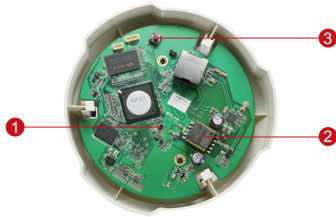

## 1MP Indoor Dome with Fixed lens

- Progressive Scan CMOS
- Minimum illumination 0.1 Lux at F2.0
- Built-in f3.6mm / F2.0 Megapixel fixed lens
- 30 fps at 1280 x 720 resolution
- Selectable H.264 HP, MJPEG compressions with dual streaming
- Powered by PoE Class 2
- Video motion detection

### PHOTO INDICATION

- 1 Power LED
- 2 Ethernet Port
- 3 Reset Button

#### • General

Power Source / Consumption	PoE Class 2 (IEEE802.3af) / 3.79 W
Weight	292 g (0.64 lb)
Dimensions (Ø x H)	128 mm x 99 mm (5.12" x 3.90")
Mount Type	Surface, Pendant, Wall, Corner, Pole, Flush
Operating Temperature	-10 °C ~ 50 °C (14 °F ~ 122 °F)
Operating Humidity	10% ~ 85% RH
Approvals	CE (EN 55022 Class B, EN 55024), FCC (Part15 Subpart B Class B)