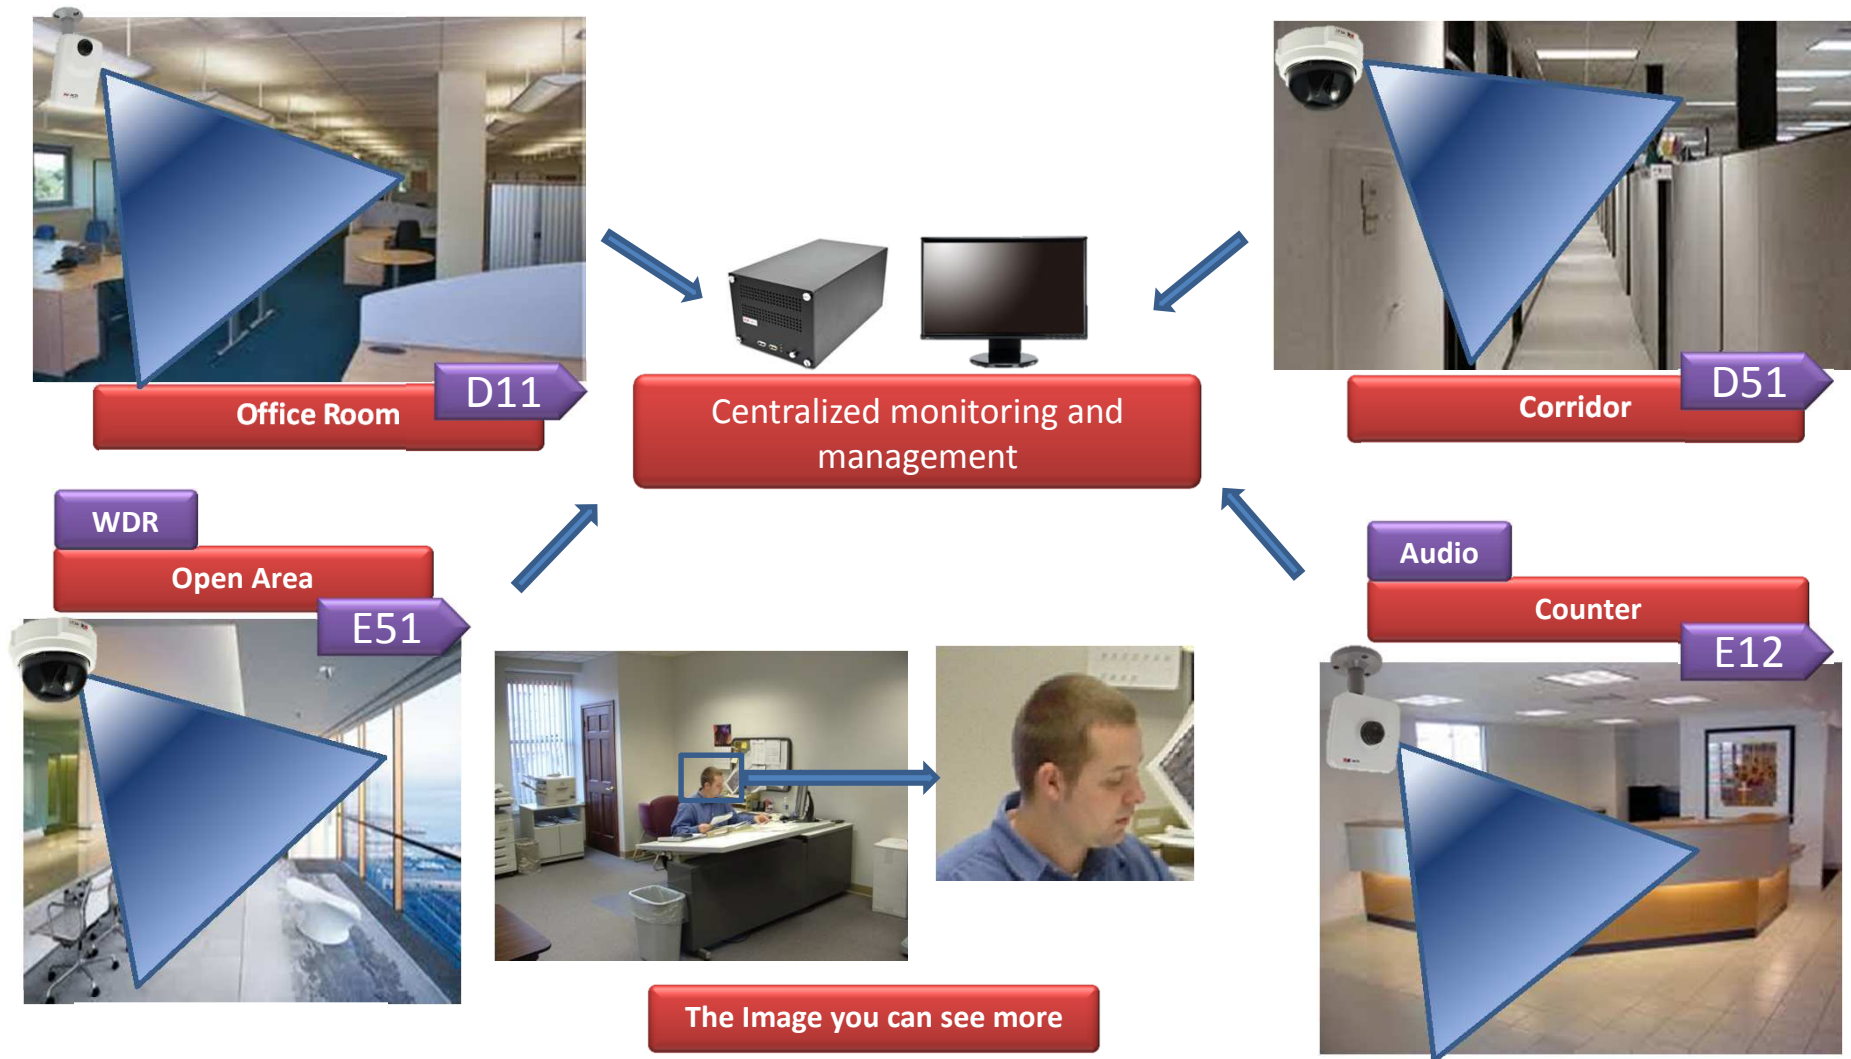

ACTi
Connecting Vision

Design to
Enter HD full frame quality

@ 30 fps

ACTi
Connecting Vision

ENR

SIMPLE

123

ACTi
Connecting Vision

STEP 1

PREPARE

ACTi
Connecting Vision

STEP 2 PLUG & PLAY

1 minute
installation

Application: Office

ACTi
Connecting Vision

Application: Retail