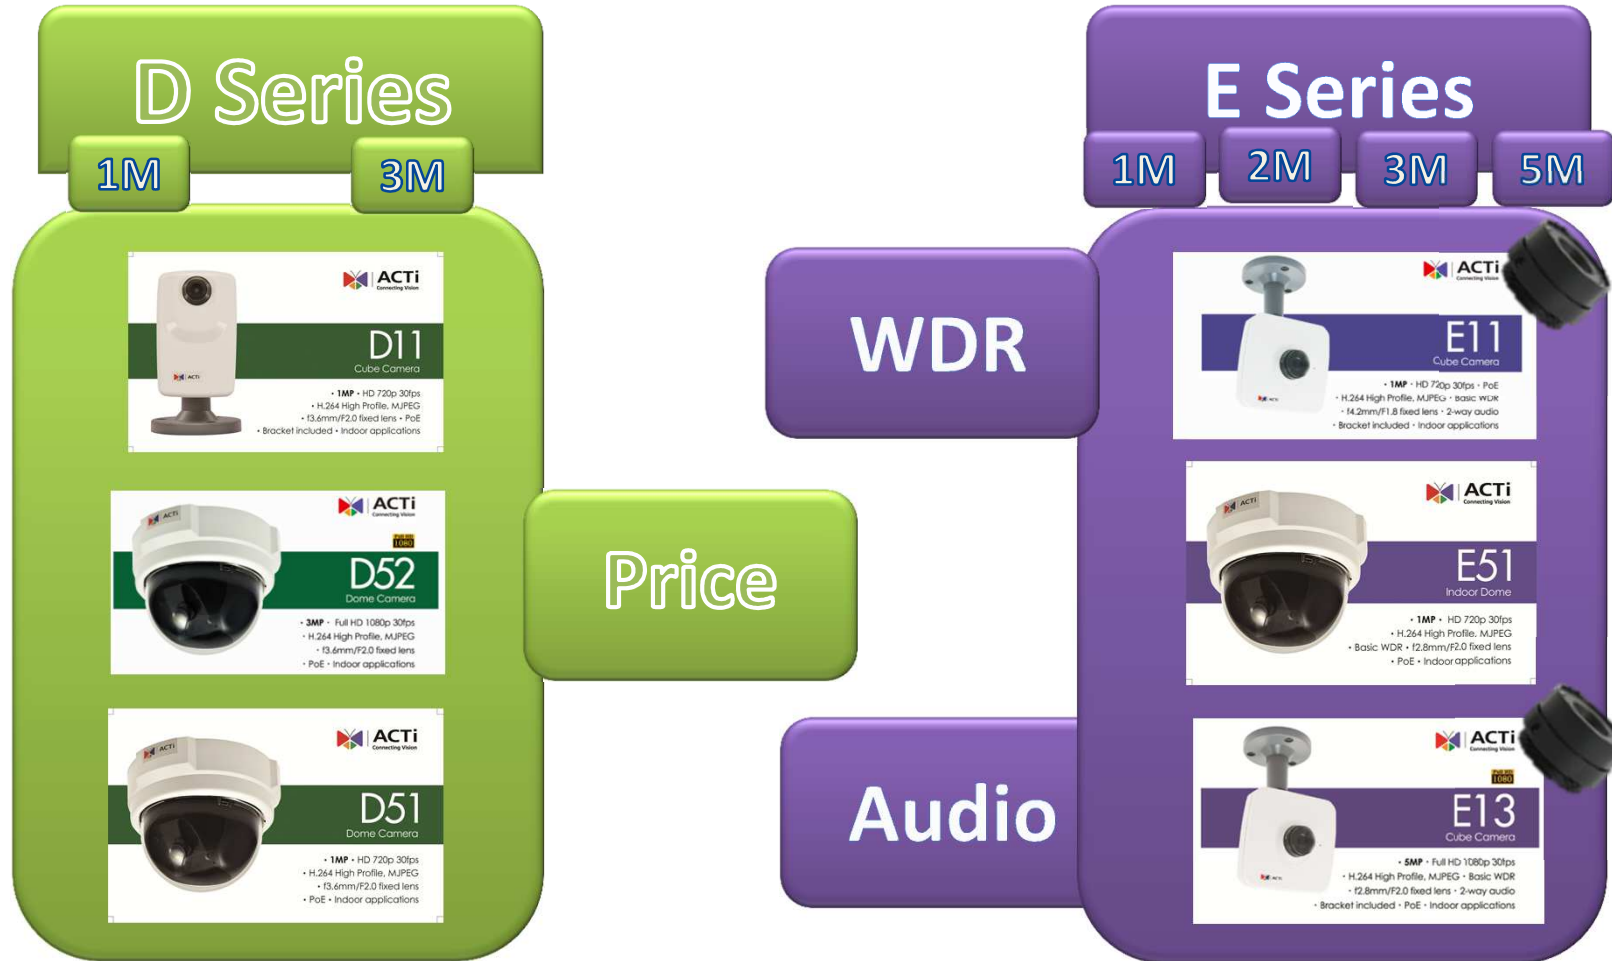

Cube

Mini Dome

ENR

Outdoor Dome

D Series

1,3 Megapixel Resolution

Fixed Lens

Fixed Iris

E Series

1,2,3,5 Megapixel Resolution

Interchangeable and Vari-Focal Lens

DC (AUTO) Iris

➔ WDR ADVANCED

➔ SUPER LOW LIGHT (2MP)

IR-LED

AUDIO