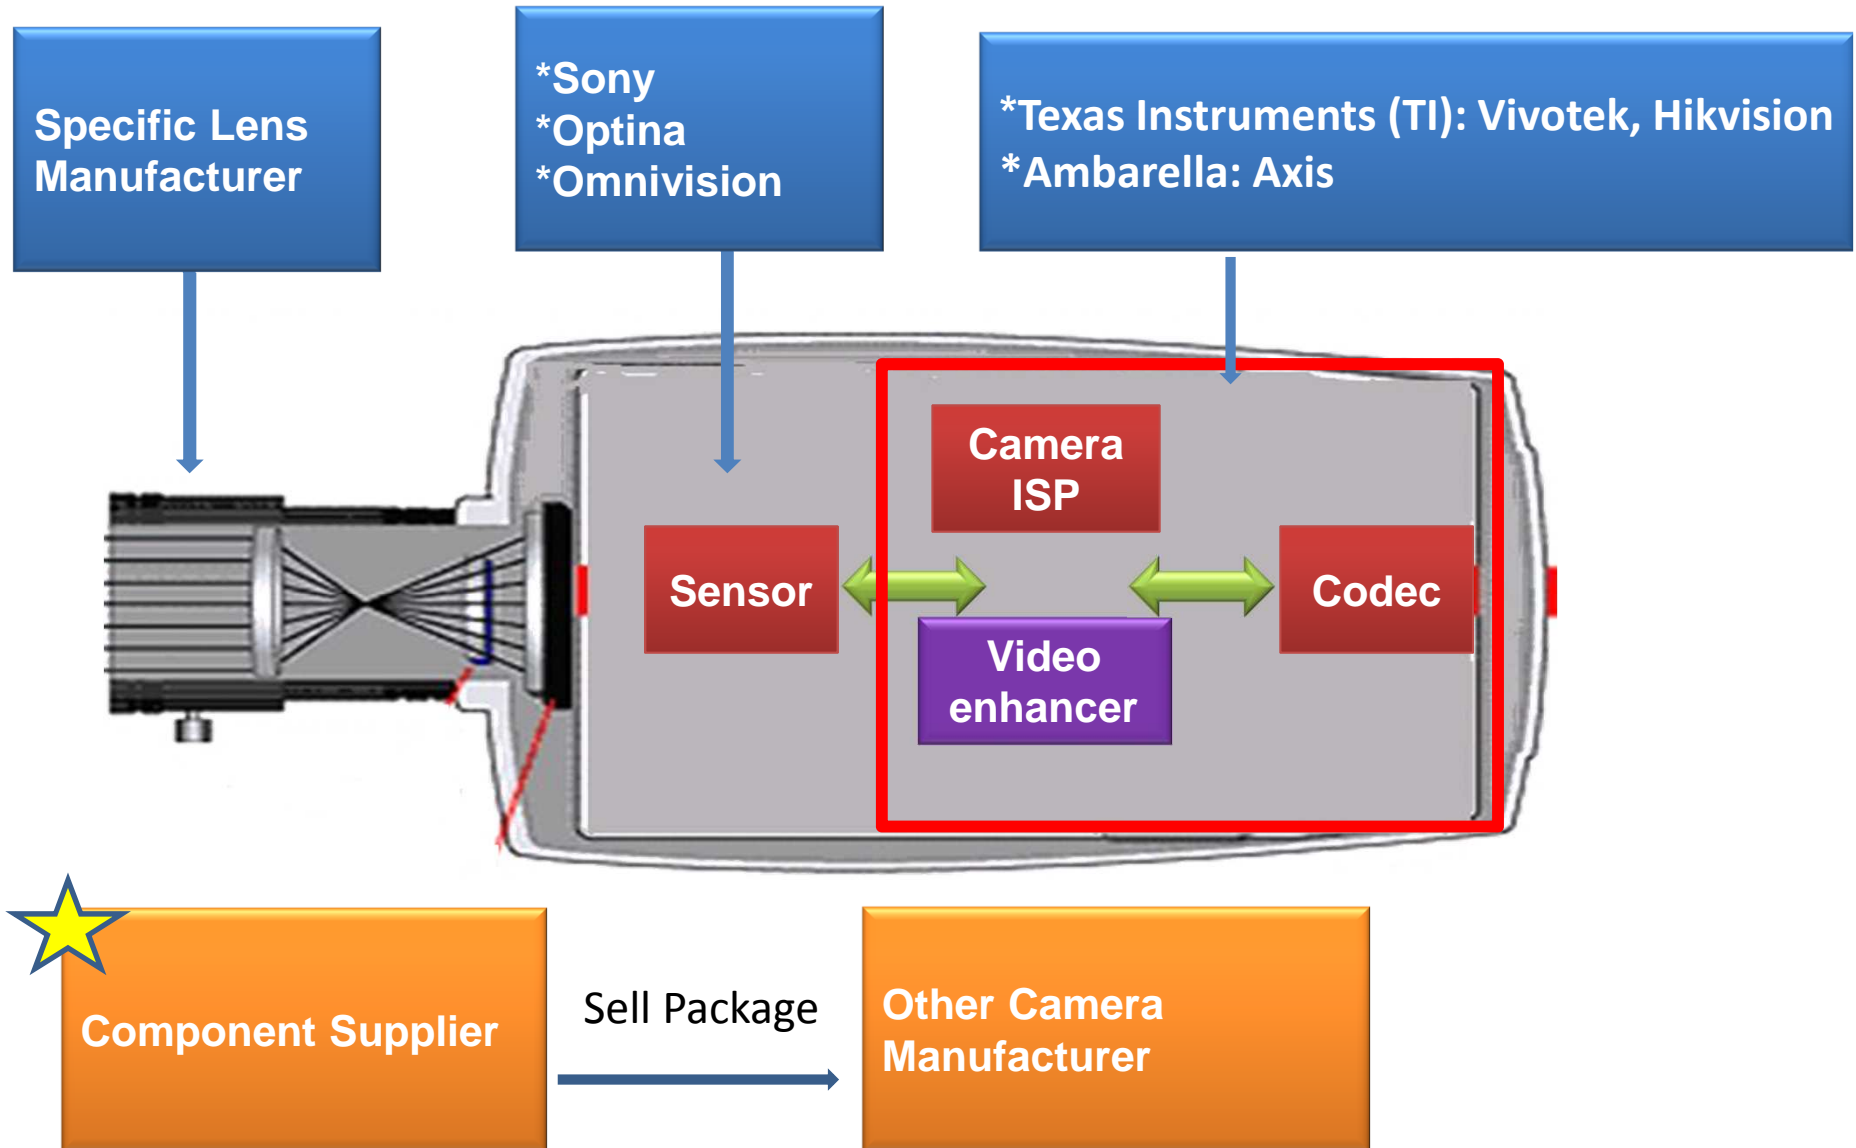

TCM/E-series

ENR or Free-bundle software

D-series

ACTi
Connecting Vision

Design to be Effective in cost

Most of the Manufacturer

ACTi
Connecting Vision

A1 Chip Design

WDR

**H.264
High Profile**

**Total Control & Optimization
Of Video Processing –**

- * WDR
- * H.264 High Profile

Design to Enrich your product selection

Indoor Dome

Bullet

Box