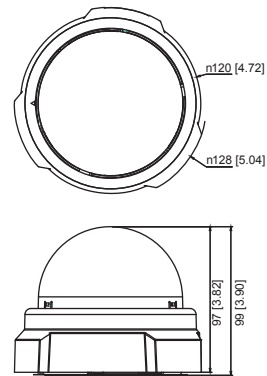

E51

1MP Indoor Dome with Basic WDR, Fixed lens

- Progressive Scan CMOS
- Minimum illumination 0.1 Lux at F2.0
- Built-in f2.8mm / F2.0 Megapixel fixed lens
- 30 fps at 1280 x 720 resolution
- Selectable H.264 HP, MJPEG compressions with dual streaming
- Powered by PoE Class 2
- Video motion detection
- Basic WDR

PHOTO INDICATION

- ① Power LED
- ② Ethernet Port
- ③ Reset Button

DIMENSION DIAGRAM

Unit: mm [inch]

ACCESSORY OPTIONS

Dome Cover		
PDCX-0104		3-inch, smoke, non-vandal proof

Popular Mounting Solutions		
Surface	Accessories not required	
Wall	PMAX-0308	
Pendant	PMAX-0101 + PMAX-0103	
Corner	PMAX-0101 + PMAX-0303 + PMAX-0402	
Pole	PMAX-0101 + PMAX-0303 + PMAX-0502	
Flush	PMAX-1006	

• Lens

Focal Length / Aperture	Fixed focal, f2.8 mm / F2.0
Iris	Fixed iris
Focus	Fixed focus
Lens Mount	Board Mount
Horizontal Viewing Angle	77.5°
Viewing Angle Adjustment	Pan: 0° - 330°; Tilt: 0° - 180°

• General

Power Source / Consumption	PoE Class 2 (IEEE802.3af) / 3.79 W
Weight	292 g (0.64 lb)
Dimensions (Ø x H)	128 mm x 99 mm (5.04" x 3.90")
Mount Type	Surface, Pendant, Wall, Corner, Pole, Flush
Operating Temperature	-10 °C ~ 50 °C (14 °F ~ 122 °F)
Operating Humidity	10% ~ 85% RH
Approvals	CE (EN 55022 Class B, EN 55024), FCC (Part15 Subpart B Class B)