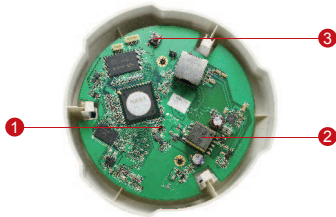

E51

1MP Indoor Dome with Basic WDR, Fixed lens

- Progressive Scan CMOS
- Minimum illumination 0.1 Lux at F2.0
- Built-in f2.8mm / F2.0 Megapixel fixed lens
- 30 fps at 1280 x 720 resolution
- Selectable H.264 HP, MJPEG compressions with dual streaming
- Powered by PoE Class 2
- Video motion detection
- Basic WDR

PHOTO INDICATION

- ① Power LED
- ② Ethernet Port
- ③ Reset Button

DIMENSION DIAGRAM

Unit: mm [inch]

ACCESSORY OPTIONS

Dome Cover		
PDCX-0104		3-inch, smoke, non-vandal proof

Popular Mounting Solutions		
Surface	Accessories not required	
Wall	PMAX-0308	
Pendant	PMAX-0101 + PMAX-0103	
Corner	PMAX-0101 + PMAX-0303 + PMAX-0402	
Pole	PMAX-0101 + PMAX-0303 + PMAX-0502	
Flush	PMAX-1006	

* For more mounting solutions, please refer to Mounting Accessory section of Buyer's Guide or Project Planner on www.acti.com

PRODUCT SPECIFICATION

E51

• Device

Device Type	Fixed Indoor Dome Camera
Image Sensor	Progressive Scan CMOS
Day / Night	No
Minimum Illumination	Color: 0.1 lux at F2.0 (30 IRE, 2400°K)
Mechanical IR Cut Filter	No
IR Sensitivity Range	No
IR LED	No
Electronic Shutter	1/5 ~ 1/2,000 sec (manual mode); 1/5 ~ 1/10,000 sec (auto mode)

• General

Power Source / Consumption	PoE Class 2 (IEEE802.3af) / 3.79 W
Weight	292 g (0.64 lb)
Dimensions (Ø x H)	128 mm x 99 mm (5.04" x 3.90")
Mount Type	Surface, Pendant, Wall, Corner, Pole, Flush
Operating Temperature	-10 °C ~ 50 °C (14 °F ~ 122 °F)
Operating Humidity	10% ~ 85% RH
Approvals	CE (EN 55022 Class B, EN 55024), FCC (Part15 Subpart B Class B)