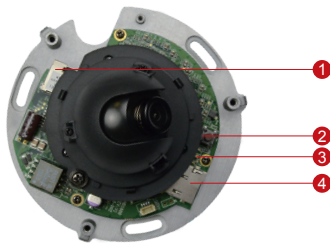

D92

3MP Indoor Mini Dome with Fixed lens

- Progressive Scan CMOS
- Minimum illumination 0.1 lux at F2.0
- Built-in f2.93 mm / F2.0 Megapixel fixed lens
- 15 fps at 2048 x 1536 resolution
- Selectable H.264 HP, MJPEG compressions with dual streaming
- Video motion detection
- MircoSDHC card slot for local storage
- Powered by PoE Class 1

PHOTO INDICATION

- 1 Ethernet Port
- 2 Reset Button
- 3 Power Led
- 4 MicroSDHC Card Slot

DIMENSION DIAGRAM

Unit: mm [inch]

ACCESSORY OPTIONS

Dome Cover		
PDCX-1106		2-inch, smoke, non-vandal proof

PRODUCT SPECIFICATION

D92

• Device

Device Type	Fixed Indoor Dome Camera
Image Sensor	Progressive Scan CMOS
Sensor Size	1/3.2"
Day / Night	No
Minimum Illumination	Color: 0.1 lux at F2.0 (30 IRE, 2400°K)
Mechanical IR Cut Filter	No
IR Sensitivity Range	No
IR LED	No
Electronic Shutter	1/5 ~ 1/2,000 sec (manual mode); 1/5 ~ 1/10,000 sec (auto mode)

• Lens

Focal Length / Aperture	Fixed focal, f2.93 mm / F2.0
Iris	Fixed iris
Focus	Fixed focus
Lens Mount	Board Mount
Horizontal Viewing Angle	83.3°
Viewing Angle Adjustment	Pan: ±90°; Tilt: 0° - 90°

• Video