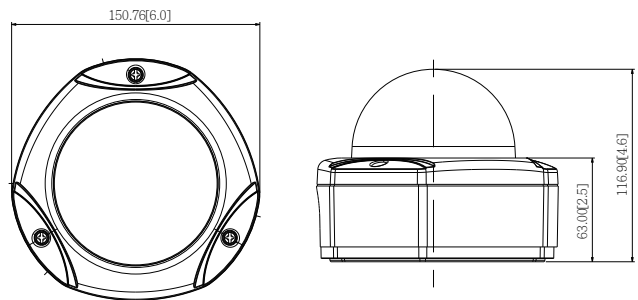

### PHOTO INDICATION

- 1 Reset Button
- 2 MicroSDHC Card Slot
- 3 Ethernet Port

### DIMENSION DIAGRAM

Unit: mm [inch]

**• Interface**

Local Storage	MicroSDHC memory card slot (card not included)
---------------	--

**• General**

Power Source / Consumption	PoE Class 2 (IEEE802.3af) / 3.84 W (IR on)
Weight	1015 g (2.24 lb)
Dimensions (Ø x H)	150.76 mm x 116.9 mm (6" x 4.6")
Environmental Casing	Weatherproof (IP66 rated); Transparent vandal proof dome cover (IK10 rated)
Mount Type	Surface, Pendant, Wall, Corner, Pole, Flush
Starting Temperature	-20°C ~ 50°C (-4°F ~ 122°F)
Operating Temperature	-40°C ~ 50°C (-40°F ~ 122°F)
Operating Humidity	10% ~ 85% RH
Approvals	CE (EN 55022 Class B, EN 55024), FCC (Part15 Subpart B Class B), IK10, IP66