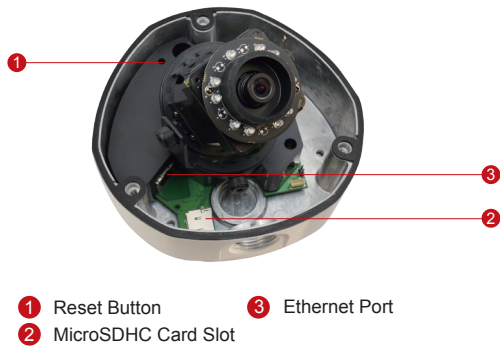

## 1MP Outdoor Dome with D/N, IR, Vari-focal lens

- Progressive Scan CMOS
- Day and night function with mechanical IR cut filter
- Minimum illumination 0 lux with IR LED on
- Built-in f2.8~12mm / F1.4 Megapixel vari-focal lens
- 30 fps at 1280 x 720 resolution
- Selectable H.264 HP, MJPEG compressions with dual streaming
- Video motion detection
- Vandal proof IK10 rated and weatherproof IP66 rated casing
- MircoSDHC card slot for local storage
- Powered by PoE Class 2

### PHOTO INDICATION

- 1 Reset Button
- 2 MicroSDHC Card Slot
- 3 Ethernet Port

**• Interface**

Local Storage	MicroSDHC memory card slot (card not included)
---------------	--

**• General**

Power Source / Consumption	PoE Class 2 (IEEE802.3af) / 3.84 W (IR on)
Weight	1015 g (2.24 lb)
Dimensions (Ø x H)	150.76 mm x 116.9 mm (6" x 4.6")
Environmental Casing	Weatherproof (IP66 rated); Transparent vandal proof dome cover (IK10 rated)
Mount Type	Surface, Pendant, Wall, Corner, Pole, Flush
Starting Temperature	-20°C ~ 50°C (-4°F ~ 122°F)
Operating Temperature	-40°C ~ 50°C (-40°F ~ 122°F)
Operating Humidity	10% ~ 85% RH
Approvals	CE (EN 55022 Class B, EN 55024), FCC (Part15 Subpart B Class B), IK10, IP66