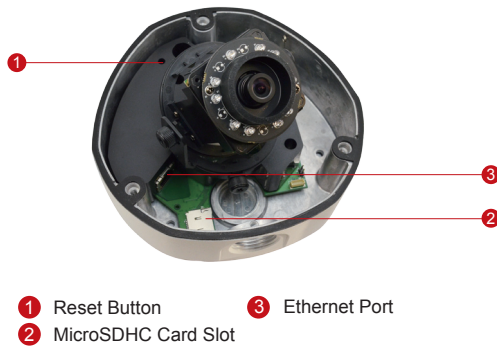

D72

3MP Outdoor Dome with D/N, IR, Fixed lens

- Progressive Scan CMOS
- Day and night function with mechanical IR cut filter
- Minimum illumination 0 lux with IR LED on
- Built-in f2.93mm / F2.0 Megapixel fixed lens
- 15 fps at 2048 x 1536 resolution
- Selectable H.264 HP, MJPEG compressions with dual streaming
- Video motion detection
- Vandal proof IK10 rated and weatherproof IP66 rated casing
- MircoSDHC card slot for local storage
- Powered by PoE Class 2

PHOTO INDICATION

DIMENSION DIAGRAM

Unit: mm [inch]

ACCESSORY OPTIONS

Dome Cover

PDCX-1101 | 4-inch, smoke, vandal proof

Popular Mounting Solutions

Surface	Accessories not required
Wall	PMAX-0308
Pendant	PMAX-0101 + PMAX-0103
Corner	PMAX-0101 + PMAX-0303 + PMAX-0402
Pole	PMAX-0101 + PMAX-0303 + PMAX-0503
Flush	PMAX-1003

* For more mounting solutions, please refer to Project Planner on www.acti.com

PRODUCT SPECIFICATION

D72

• Device

Device Type	Outdoor Dome Camera
Image Sensor	Progressive Scan CMOS
Sensor Size	1/3.2"
Day / Night	Yes
Minimum Illumination	Color: 0.1 lux at F2.0 (30 IRE, 2400°K); B/W: 0 lux (IR LED on)
Color to B/W switch	ISP based switch, configurable
Mechanical IR Cut Filter	Yes
IR Sensitivity Range	700~1100nm
IR LED	IR LED x 10 (850nm)
IR Working Distance	15 m (0 lux, 30 IRE, Max exposure gain)
Electronic Shutter	1/5 ~ 1/2,000 sec (manual mode); 1/5 ~ 1/10,000 sec (auto mode)

• Interface

Local Storage	MicroSDHC memory card slot (card not included)
---------------	--

• General

Power Source / Consumption	PoE Class 2 (IEEE802.3af) / 4.54 W (IR on)
Weight	975 g (2.15 lb)
Dimensions (Ø x H)	150.76 mm x 116.9 mm (6" x 4.6")
Environmental Casing	Weatherproof (IP66 rated); Transparent vandal proof dome cover (IK10 rated)
Mount Type	Surface, Pendant, Wall, Corner, Pole, Flush
Starting Temperature	-20°C ~ 50°C (-4°F ~ 122°F)
Operating Temperature	-40°C ~ 50°C (-40°F ~ 122°F)
Operating Humidity	10% ~ 85% RH
Approvals	CE (EN 55022 Class B, EN 55024), FCC (Part15 Subpart B Class B), IK10, IP66