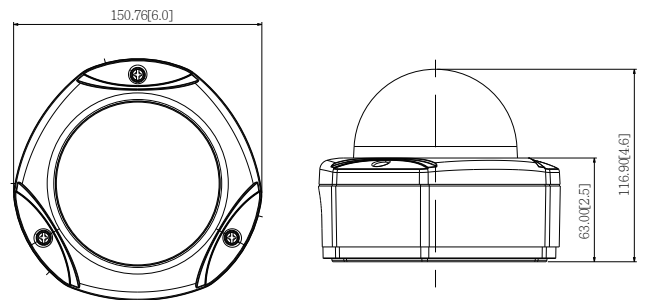

PHOTO INDICATION

DIMENSION DIAGRAM

Unit: mm [inch]

ACCESSORY OPTIONS

Dome Cover

PDCX-1101 | 4-inch, smoke, vandal proof

Popular Mounting Solutions

Surface	Accessories not required
Wall	PMAX-0308
Pendant	PMAX-0101 + PMAX-0103
Corner	PMAX-0101 + PMAX-0303 + PMAX-0402
Pole	PMAX-0101 + PMAX-0303 + PMAX-0503
Flush	PMAX-1003

• Interface

Local Storage	MicroSDHC memory card slot (card not included)
---------------	--

• General

Power Source / Consumption	PoE Class 2 (IEEE802.3af) / 4.54 W (IR on)
Weight	975 g (2.15 lb)
Dimensions (Ø x H)	150.76 mm x 116.9 mm (6" x 4.6")
Environmental Casing	Weatherproof (IP66 rated); Transparent vandal proof dome cover (IK10 rated)
Mount Type	Surface, Pendant, Wall, Corner, Pole, Flush
Starting Temperature	-20°C ~ 50°C (-4°F ~ 122°F)
Operating Temperature	-40°C ~ 50°C (-40°F ~ 122°F)
Operating Humidity	10% ~ 85% RH
Approvals	CE (EN 55022 Class B, EN 55024), FCC (Part15 Subpart B Class B), IK10, IP66