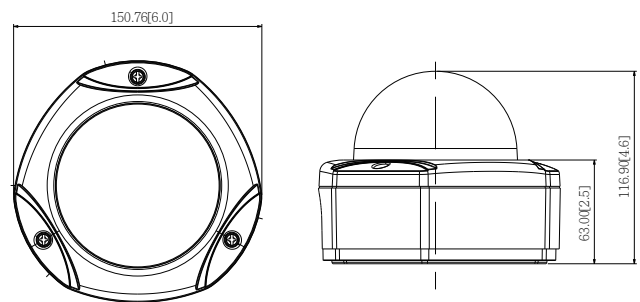

PHOTO INDICATION

- 1 Reset Button
- 2 MicroSDHC Card
- 3 Slot Ethernet Port

DIMENSION DIAGRAM

Unit: mm [inch]

ACCESSORY OPTIONS

Dome Cover		
PDCX-1101		4-inch, smoke, vandal proof

Popular Mounting Solutions		
Surface	Accessories not required	
Wall	PMAX-0308	
Pendant	PMAX-0101 PMAX-0103	
Corner	PMAX-0101 PMAX-0303 PMAX-0402	
Pole	PMAX-0101 PMAX-0303 PMAX-0503	
Flush	PMAX-1003	

• Interface

Local Storage	MicroSDHC memory card slot (card not included)
---------------	--

• General

Power Source / Consumption	PoE Class 2 (IEEE802.3af) / 3.29 W (IR on)
Weight	975 g (2.15 lb)
Dimensions (Ø x H)	150.76 mm x 116.9 mm (6" x 4.6")
Environmental Casing	Weatherproof (IP66 rated); Transparent vandal proof dome cover (IK10 rated)
Mount Type	Surface, Pendant, Wall, Corner, Pole, Flush
Starting Temperature	-20°C ~ 50°C (-4°F ~ 122°F)
Operating Temperature	-40°C ~ 50°C (-40°F ~ 122°F)
Operating Humidity	10% ~ 85% RH
Approvals	CE (EN 55022 Class B, EN 55024), FCC (Part15 Subpart B Class B), IK10, IP66