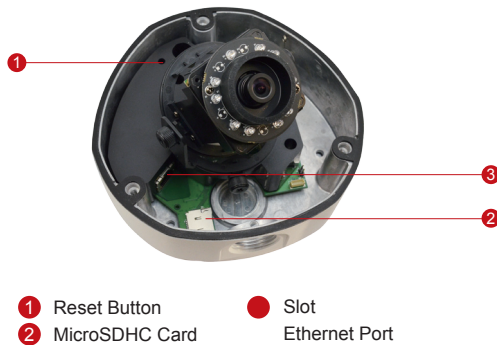

D71

1MP Outdoor Dome with D/N, IR, Fixed lens

- Progressive Scan CMOS
- Day and night function with mechanical IR cut filter
- Minimum illumination 0 lux with IR LED on
- Built-in f2.93mm / F2.0 Megapixel fixed lens
- 30 fps at 1280 x 720 resolution
- Selectable H.264 HP, MJPEG compressions with dual streaming
- Video motion detection
- Vandal proof IK10 rated and weatherproof IP66 rated casing
- MircoSDHC card slot for local storage
- Powered by PoE Class 2

PHOTO INDICATION

- 1 Reset Button
- 2 MicroSDHC Card
- 3 Slot Ethernet Port

DIMENSION DIAGRAM

Unit: mm [inch]

ACCESSORY OPTIONS

Dome Cover		
PDCX-1101		4-inch, smoke, vandal proof

Popular Mounting Solutions		
Surface	Accessories not required	
Wall	PMAX-0308	
Pendant	PMAX-0101 PMAX-0103	
Corner	PMAX-0101 PMAX-0303 PMAX-0402	
Pole	PMAX-0101 PMAX-0303 PMAX-0503	
Flush	PMAX-1003	

* For more mounting solutions, please refer to Project Planner on www.acti.com

PRODUCT SPECIFICATION**D71****• Device**

Device Type	Outdoor Dome Camera
Image Sensor	Progressive Scan CMOS
Sensor Size	1/4"
Day / Night	Yes
Minimum Illumination	Color: 0.1 lux at F2.0 (30 IRE, 2400°K); B/W: 0 lux (IR LED on)
Color to B/W switch	ISP based switch, configurable
Mechanical IR Cut Filter	Yes
IR Sensitivity Range	700~1100nm
IR LED	IR LED x 10 (850nm)
IR Working Distance	15 m (0 lux, 30 IRE, Max exposure gain)
Electronic Shutter	1/5 ~ 1/2,000 sec (manual mode); 1/5 ~ 1/10,000 sec (auto mode)