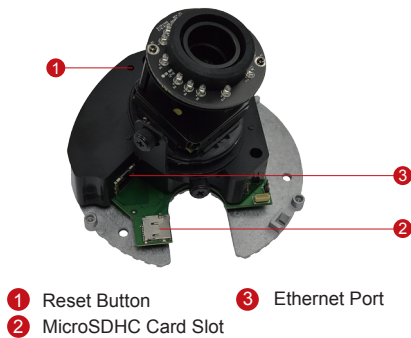

D64

1MP Indoor Dome with D/N, IR, Vari-focal lens

- Progressive Scan CMOS
- Day and night function with mechanical IR cut filter
- Minimum illumination 0 lux with IR LED on
- Built-in f2.8~12mm / F1.4 Megapixel vari-focal lens
- 30 fps at 1280 x 720 resolution
- Selectable H.264 HP, MJPEG compressions with dual streaming
- Video motion detection
- MicroSDHC card slot for local storage
- Powered by PoE Class 2

PHOTO INDICATION

DIMENSION DIAGRAM

Unit: mm [inch]

ACCESSORY OPTIONS

Dome Cover		
PDCX-1101		4-inch, smoke, vandal proof

Popular Mounting Solutions		
Surface	Accessories not required	
Wall	PMAX-0308	
Pendant	PMAX-0101 PMAX-0103	
Corner	PMAX-0101 PMAX-0303 PMAX-0402	
Pole	PMAX-0101 PMAX-0303 PMAX-0503	
Flush	PMAX-1003	
Gang Box	PMAX-0803	

* For more mounting solutions, please refer to Project Planner on www.acti.com

PRODUCT SPECIFICATION

D64

• Device

Device Type	Indoor Dome Camera
Image Sensor	Progressive Scan CMOS
Sensor Size	1/4"
Day / Night	Yes
Minimum Illumination	Color: 0.1 lux at F1.4 (30 IRE, 2400°K); B/W: 0 lux (IR LED on)
Color to B/W switch	ISP based switch, configurable
Mechanical IR Cut Filter	Yes
IR Sensitivity Range	700~1100nm
IR LED	IR LED x 15 (850nm)
IR Working Distance	15 m (0 lux, 30 IRE, Max exposure gain)
Electronic Shutter	1/5 ~ 1/2,000 sec (manual mode); 1/5 ~ 1/10,000 sec (auto mode)

• Lens

Focal Length / Aperture	Vari-focal, f2.8 - 12 mm / F1.4
Iris	Fixed iris
Focus	Manual focus
Mount Type	Board Mount
Horizontal Viewing Angle	59.8° - 24.7°
Viewing Angle Adjustment	Pan: 0° - 360°; Tilt: 17° - 163°; Rotate: 0° - 360°