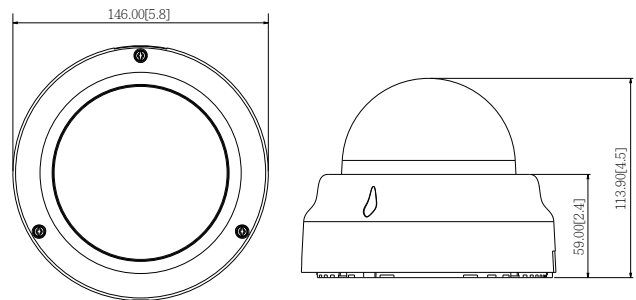

PHOTO INDICATION

DIMENSION DIAGRAM

Unit: mm [inch]

ACCESSORY OPTIONS

Dome Cover		
PDCX-1101		4-inch, smoke, vandal proof

Popular Mounting Solutions		
Surface	Accessories not required	
Wall	PMAX-0308	
Pendant	PMAX-0101 PMAX-0103	
Corner	PMAX-0101 PMAX-0303 PMAX-0402	
Pole	PMAX-0101 PMAX-0303 PMAX-0503	
Flush	PMAX-1003	
Gang Box	PMAX-0803	

• Interface

Local Storage	MicroSDHC memory card slot (card not included)
---------------	--

• General

Power Source / Consumption	PoE Class 2 (IEEE802.3af) / 4.22 W (IR on)
Weight	503 g (1.11 lb)
Dimensions (Ø x H)	146 mm x 113.9 mm (5.8" x 4.5")
Mount Type	Surface, Pendant, Wall, Corner, Pole, Flush, Gang Box
Starting Temperature	-10°C ~ 50°C (14°F ~ 122°F)
Operating Temperature	-10°C ~ 50°C (14°F ~ 122°F)
Operating Humidity	10% ~ 85% RH
Approvals	CE (EN 55022 Class B, EN 55024), FCC (Part15 Subpart B Class B)