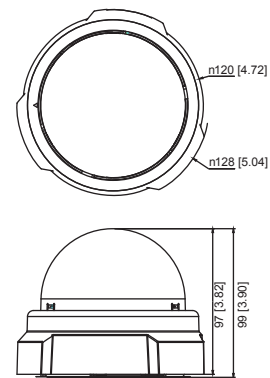

PHOTO INDICATION

- 1 Power LED
- 2 Ethernet Port
- 3 Reset Button

DIMENSION DIAGRAM

Unit: mm [inch]

ACCESSORY OPTIONS

Dome Cover		
PDCX-0104		3-inch, smoke, non-vandal proof

Popular Mounting Solutions		
Surface	Accessories not required	
Wall	PMAX-0308	
Pendant	PMAX-0101 + PMAX-0103	
Corner	PMAX-0101 + PMAX-0303 + PMAX-0402	
Pole	PMAX-0101 + PMAX-0303 + PMAX-0503	
Flush	PMAX-1006	

• Lens

Focal Length / Aperture	Fixed focal, f3.6 mm / F2.0
Iris	Fixed iris
Focus	Fixed focus
Lens Mount	Board Mount
Horizontal Viewing Angle	60.2°
Viewing Angle Adjustment	Pan: 0° - 330°; Tilt: 0° - 180°

• General

Power Source / Consumption	PoE Class 2 (IEEE802.3af) / 3.79 W
Weight	292 g (0.64 lb)
Dimensions (Ø x H)	128 mm x 99 mm (5.12" x 3.90")
Mount Type	Surface, Pendant, Wall, Corner, Pole, Flush
Starting Temperature	-10 °C ~ 50 °C (14 °F ~ 122 °F)
Operating Temperature	-10 °C ~ 50 °C (14 °F ~ 122 °F)
Operating Humidity	10% ~ 85% RH
Approvals	CE (EN 55022 Class B, EN 55024), FCC (Part15 Subpart B Class B)