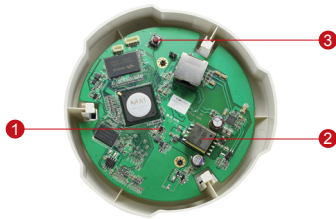

D51

1MP Indoor Dome with Fixed lens

- Progressive Scan CMOS
- Minimum illumination 0.1 Lux at F2.0
- Built-in f3.6mm / F2.0 Megapixel fixed lens
- 30 fps at 1280 x 720 resolution
- Selectable H.264 HP, MJPEG compressions with dual streaming
- Powered by PoE Class 2
- Video motion detection

PHOTO INDICATION

- 1 Power LED
- 2 Ethernet Port
- 3 Reset Button

DIMENSION DIAGRAM

Unit: mm [inch]

ACCESSORY OPTIONS

Dome Cover		
PDCX-0104		3-inch, smoke, non-vandal proof

Popular Mounting Solutions		
Surface	Accessories not required	
Wall	PMAX-0308	
Pendant	PMAX-0101 + PMAX-0103	
Corner	PMAX-0101 + PMAX-0303 + PMAX-0402	
Pole	PMAX-0101 + PMAX-0303 + PMAX-0503	
Flush	PMAX-1006	

* For more mounting solutions, please refer to Project Planner on www.acti.com

PRODUCT SPECIFICATION**D51****• Device**

Device Type	Fixed Indoor Dome Camera
Image Sensor	Progressive Scan CMOS
Sensor size	1/4"
Day / Night	No
Minimum Illumination	Color: 0.1 lux at F2.0 (30 IRE, 2400°K)
Mechanical IR Cut Filter	No
IR Sensitivity Range	No
IR LED	No
Electronic Shutter	1/5 ~ 1/2,000 sec (manual mode); 1/5 ~ 1/10,000 sec (auto mode)

• Lens

Focal Length / Aperture	Fixed focal, f3.6 mm / F2.0
Iris	Fixed iris
Focus	Fixed focus
Lens Mount	Board Mount
Horizontal Viewing Angle	60.2°
Viewing Angle Adjustment	Pan: 0° - 330°; Tilt: 0° - 180°