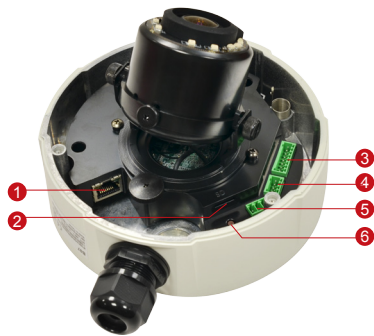

B87

3MP Outdoor Zoom Dome with D/N, Adaptive IR, Superior WDR, 3x Zoom Lens

- 3 Megapixel with 1080p
- Day & Night with Adaptive IR LED
- 3x Zoom Lens with 3-9mm / F1.2-2.1, DC Iris, Auto Focus
- Superior WDR (107 dB)
- 30 fps at 1920 x 1080
- Weatherproof (IP66) and Vandal Proof (IK10)

PHOTO INDICATION

- 1 Ethernet Port
- 2 Memory Card Slot
- 3 Digital Input/ Output
- 4 Audio Input/Output
- 5 DC 12V Power Input
- 6 Reset Button

DIMENSION DIAGRAM

Unit: mm [inch]

ACCESSORY OPTIONS

Dome Cover		
PDCX-1109		Smoke dome cover for DE6X/7X/ B6X/B8X/B9X, vandal proof (IK10)
Power Supply		
PPOE-0001		IEEE 802.3at PoE Injector for Class 1, 2 or 3 devices, with universal adapter

• Interface

Digital Input	2, Terminal block
Digital Output	2, Terminal block
Local Storage	MicroSDHC/MicroSDXC memory card slot (card not included)

• General

Power Source / Consumption	PoE Class 3 IEEE802.3af/ 9.76 W (Heater on); DC 12V/ 8.44 W (Heater on; adapter not included)
Weight	1260 g (2.78 lb)
Dimensions (Ø x H)	152 mm x 114.5 mm (6.0" x 4.5")
Environmental Casing	Weatherproof (IP66 rated); Vandal proof (IK10); Transparent dome cover
Mount Type	Surface, Pendant, Wall, Corner, Pole, Gang box
Starting Temperature	-40°C ~ 50°C (-40°F ~ 122°F) within 30 minutes
Operating Temperature	-40°C ~ 50°C (-40°F ~ 122°F)
Operating Humidity	10% ~ 85% RH
Approvals	CE (EN 55022 Class B, EN 55024), FCC (Part15 Subpart B Class B); IP66, IK10, NEMA 4X