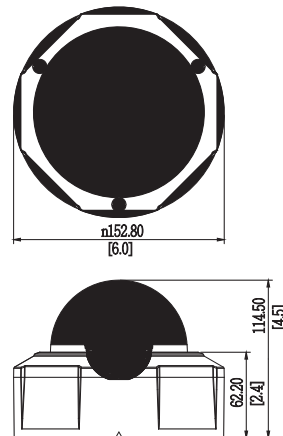

B87

3MP Outdoor Zoom Dome with D/N, Adaptive IR, Superior WDR, 3x Zoom Lens

- 3 Megapixel with 1080p
- Day & Night with Adaptive IR LED
- 3x Zoom Lens with 3-9mm / F1.2-2.1, DC Iris, Auto Focus
- Superior WDR (107 dB)
- 30 fps at 1920 x 1080
- Weatherproof (IP66) and Vandal Proof (IK10)

PHOTO INDICATION

- 1 Ethernet Port
- 2 Memory Card Slot
- 3 Digital Input/ Output
- 4 Audio Input/Output
- 5 DC 12V Power Input
- 6 Reset Button

DIMENSION DIAGRAM

Unit: mm [inch]

ACCESSORY OPTIONS

Dome Cover		
PDCX-1109		Smoke dome cover for DE6X/7X/ B6X/B8X/B9X, vandal proof (IK10)
Power Supply		
PPOE-0001		IEEE 802.3at PoE Injector for Class 1, 2 or 3 devices, with universal adapter

• Interface

Digital Input	2, Terminal block
Digital Output	2, Terminal block
Local Storage	MicroSDHC/MicroSDXC memory card slot (card not included)

• General

Power Source / Consumption	PoE Class 3 IEEE802.3af/ 9.76 W (Heater on); DC 12V/ 8.44 W (Heater on; adapter not included)
Weight	1260 g (2.78 lb)
Dimensions (Ø x H)	152 mm x 114.5 mm (6.0" x 4.5")
Environmental Casing	Weatherproof (IP66 rated); Vandal proof (IK10); Transparent dome cover
Mount Type	Surface, Pendant, Wall, Corner, Pole, Gang box
Starting Temperature	-40°C ~ 50°C (-40°F ~ 122°F) within 30 minutes
Operating Temperature	-40°C ~ 50°C (-40°F ~ 122°F)
Operating Humidity	10% ~ 85% RH
Approvals	CE (EN 55022 Class B, EN 55024), FCC (Part15 Subpart B Class B); IP66, IK10, NEMA 4X