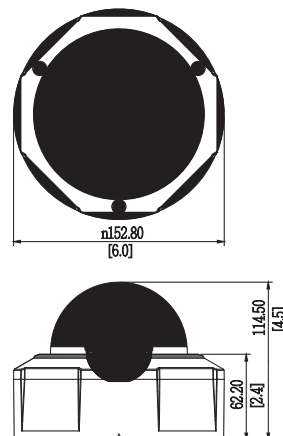

B84

1.3MP Outdoor Zoom Dome with D/N, Adaptive IR, Basic WDR, SLLS, 3x Zoom Lens

- 1.3 Megapixel with 720p
- Day & Night with Superior Low Light Sensitivity and Adaptive IR LED
- 3x Zoom Lens with 3-9mm / F1.2-2.1, DC Iris, Auto Focus
- Basic WDR (83.5 dB)
- 60 fps at 1280 x 720
- Weatherproof (IP66) and Vandal Proof (IK10)

PHOTO INDICATION

DIMENSION DIAGRAM

Unit: mm [inch]

ACCESSORY OPTIONS

Dome Cover		
PDCX-1109		Smoke dome cover for DE6X/7X/ B6X/B8X/B9X, vandal proof (IK10)
Power Supply		
PPOE-0001		IEEE 802.3at PoE Injector for Class 1, 2 or 3 devices, with universal adapter

• Interface

Digital Input	2, Terminal block
Digital Output	2, Terminal block
Local Storage	MicroSDHC/MicroSDXC memory card slot (card not included)

• General

Power Source / Consumption	PoE Class 3 IEEE802.3af/ 8.8 W (Heater on); DC 12V/ 7.84 W (Heater on; adapter not included)
Weight	1258 g (2.77 lb)
Dimensions (Ø x H)	152 mm x 114.5 mm (6.0" x 4.5")
Environmental Casing	Weatherproof (IP66 rated); Vandal proof (IK10); Transparent dome cover
Mount Type	Surface, Pendant, Wall, Corner, Pole, Gang box
Starting Temperature	-40°C ~ 50°C (-40°F ~ 122°F) within 30 minutes
Operating Temperature	-40°C ~ 50°C (-40°F ~ 122°F)
Operating Humidity	10% ~ 85% RH
Approvals	CE (EN 55022 Class B, EN 55024), FCC (Part15 Subpart B Class B); IP66, IK10, NEMA 4X