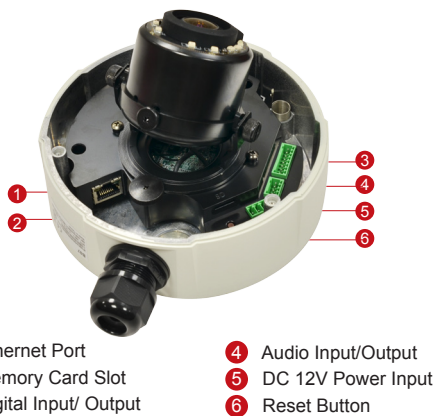

B84

1.3MP Outdoor Zoom Dome with D/N, Adaptive IR, Basic WDR, SLLS, 3x Zoom Lens

- 1.3 Megapixel with 720p
- Day & Night with Superior Low Light Sensitivity and Adaptive IR LED
- 3x Zoom Lens with 3-9mm / F1.2-2.1, DC Iris, Auto Focus
- Basic WDR (83.5 dB)
- 60 fps at 1280 x 720
- Weatherproof (IP66) and Vandal Proof (IK10)

PHOTO INDICATION

DIMENSION DIAGRAM

Unit: mm [inch]

ACCESSORY OPTIONS

Dome Cover		
PDCX-1109		Smoke dome cover for DE6X/7X/ B6X/B8X/B9X, vandal proof (IK10)
Power Supply		
PPOE-0001		IEEE 802.3at PoE Injector for Class 1, 2 or 3 devices, with universal adapter

• Interface

Digital Input	2, Terminal block
Digital Output	2, Terminal block
Local Storage	MicroSDHC/MicroSDXC memory card slot (card not included)

• General

Power Source / Consumption	PoE Class 3 IEEE802.3af/ 8.8 W (Heater on); DC 12V/ 7.84 W (Heater on; adapter not included)
Weight	1258 g (2.77 lb)
Dimensions (Ø x H)	152 mm x 114.5 mm (6.0" x 4.5")
Environmental Casing	Weatherproof (IP66 rated); Vandal proof (IK10); Transparent dome cover
Mount Type	Surface, Pendant, Wall, Corner, Pole, Gang box
Starting Temperature	-40°C ~ 50°C (-40°F ~ 122°F) within 30 minutes
Operating Temperature	-40°C ~ 50°C (-40°F ~ 122°F)
Operating Humidity	10% ~ 85% RH
Approvals	CE (EN 55022 Class B, EN 55024), FCC (Part15 Subpart B Class B); IP66, IK10, NEMA 4X