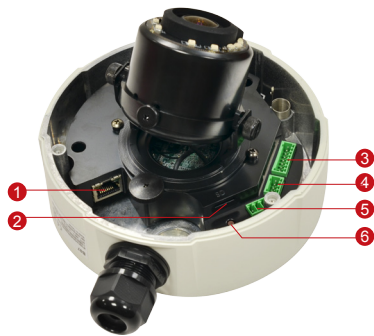

B81

5MP Outdoor Zoom Dome with D/N, Adaptive IR, Basic WDR, 3x Zoom Lens

- 5 Megapixel with 1080p
- Day & Night with Adaptive IR LED
- 3x Zoom Lens with 3-9mm / F1.2-2.1, DC Iris, Auto Focus
- Basic WDR (69 dB)
- 30 fps at 1920 x 1080
- Weatherproof (IP66) and Vandal Proof (IK10)

PHOTO INDICATION

- 1 Ethernet Port
- 2 Memory Card Slot
- 3 Digital Input/ Output
- 4 Audio Input/Output
- 5 DC 12V Power Input
- 6 Reset Button

DIMENSION DIAGRAM

Unit: mm [inch]

ACCESSORY OPTIONS

Dome Cover		
PDCX-1109		Smoke dome cover for DE6X/7X/B6X/B8X/B9X, vandal proof (IK10)
Power Supply		
PPOE-0001		IEEE 802.3at PoE Injector for Class 1, 2 or 3 devices, with universal adapter

• Interface

Digital Input	2, Terminal block
Digital Output	2, Terminal block
Local Storage	MicroSDHC/MicroSDXC memory card slot (card not included)

• General

Power Source / Consumption	PoE Class 3 IEEE802.3af/ 9.24 W (Heater on); DC 12V/ 8.4 W (Heater on; adapter not included)
Weight	1256 g (2.77 lb)
Dimensions (Ø x H)	152 mm x 114.5 mm (6.0" x 4.5")
Environmental Casing	Weatherproof (IP66 rated); Vandal proof (IK10); Transparent dome cover
Mount Type	Surface, Pendant, Wall, Corner, Pole, Gang box
Starting Temperature	-40°C ~ 50°C (-40°F ~ 122°F) within 30 minutes
Operating Temperature	-40°C ~ 50°C (-40°F ~ 122°F)
Operating Humidity	10% ~ 85% RH
Approvals	CE (EN 55022 Class B, EN 55024), FCC (Part15 Subpart B Class B); IP66, IK10, NEMA 4X