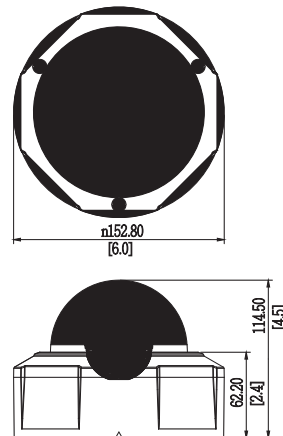

B81

5MP Outdoor Zoom Dome with D/N, Adaptive IR, Basic WDR, 3x Zoom Lens

- 5 Megapixel with 1080p
- Day & Night with Adaptive IR LED
- 3x Zoom Lens with 3-9mm / F1.2-2.1, DC Iris, Auto Focus
- Basic WDR (69 dB)
- 30 fps at 1920 x 1080
- Weatherproof (IP66) and Vandal Proof (IK10)

PHOTO INDICATION

- 1 Ethernet Port
- 2 Memory Card Slot
- 3 Digital Input/ Output
- 4 Audio Input/Output
- 5 DC 12V Power Input
- 6 Reset Button

DIMENSION DIAGRAM

Unit: mm [inch]

ACCESSORY OPTIONS

Dome Cover		
PDCX-1109		Smoke dome cover for DE6X/7X/B6X/B8X/B9X, vandal proof (IK10)
Power Supply		
PPOE-0001		IEEE 802.3at PoE Injector for Class 1, 2 or 3 devices, with universal adapter

• Interface

Digital Input	2, Terminal block
Digital Output	2, Terminal block
Local Storage	MicroSDHC/MicroSDXC memory card slot (card not included)

• General

Power Source / Consumption	PoE Class 3 IEEE802.3af/ 9.24 W (Heater on); DC 12V/ 8.4 W (Heater on; adapter not included)
Weight	1256 g (2.77 lb)
Dimensions (Ø x H)	152 mm x 114.5 mm (6.0" x 4.5")
Environmental Casing	Weatherproof (IP66 rated); Vandal proof (IK10); Transparent dome cover
Mount Type	Surface, Pendant, Wall, Corner, Pole, Gang box
Starting Temperature	-40°C ~ 50°C (-40°F ~ 122°F) within 30 minutes
Operating Temperature	-40°C ~ 50°C (-40°F ~ 122°F)
Operating Humidity	10% ~ 85% RH
Approvals	CE (EN 55022 Class B, EN 55024), FCC (Part15 Subpart B Class B); IP66, IK10, NEMA 4X