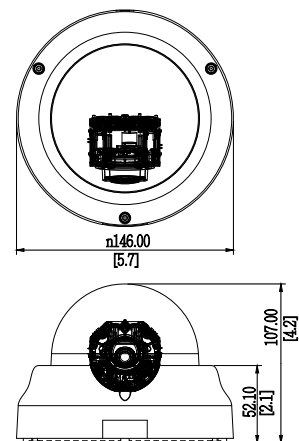

### PHOTO INDICATION

- 1 Ethernet Port
- 2 Memory Card Slot
- 3 Digital Input/ Output
- 4 Audio Input/Output
- 5 DC 12V Power Input
- 6 Reset Button

### DIMENSION DIAGRAM

Unit: mm [inch]

**• Interface**

Digital Input	2, Terminal block
Digital Output	2, Terminal block
Local Storage	MicroSDHC/MicroSDXC memory card slot (card not included)

**• General**

Power Source / Consumption	PoE Class 3 IEEE802.3af/ 6.76 W; DC 12V/ 5.44 W (adapter not included)
Weight	720 g (1.59 lb)
Dimensions (Ø x H)	146 mm x 107 mm (5.7" x 4.2" )
Environmental Casing	Vandal resistant (IK09), Transparent dome cover
Mount Type	Surface, Pendant, Wall, Corner, Pole, Gang Box
Starting Temperature	-10 °C ~ 50 °C (14 °F ~ 122 °F)
Operating Temperature	-10 °C ~ 50 °C (14 °F ~ 122 °F)
Operating Humidity	10% ~ 85% RH
Approvals	CE (EN 55022 Class B, EN 55024), FCC (Part15 Subpart B Class B); IK09