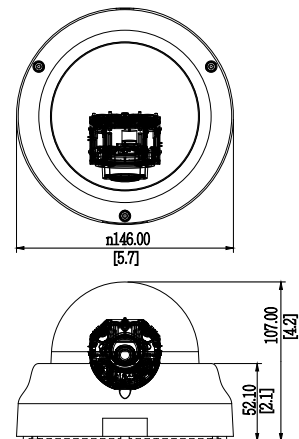

B65

2MP Indoor Zoom Dome with D/N, Adaptive IR, Basic WDR, SLLS, 3x Zoom Lens

- 2 Megapixel with 1080p
- Day & Night with Superior Low Light Sensitivity and Adaptive IR LED
- 3x Zoom Lens with 3-9mm / F1.2-2.1, DC iris, Auto Focus
- Basic WDR (72 dB)
- 30 fps at 1920 x 1080
- Vandal Resistant (IK09)

PHOTO INDICATION

- 1 Ethernet Port
- 2 Memory Card Slot
- 3 Digital Input/ Output
- 4 Audio Input/Output
- 5 DC 12V Power Input
- 6 Reset Button

DIMENSION DIAGRAM

Unit: mm [inch]

ACCESSORY OPTIONS

Dome Cover		
PDCX-1109		Smoke dome cover for DE6X/7X/ B6X/B8X/B9X, vandal proof (IK10)

• Interface

Digital Input	2, Terminal block
Digital Output	2, Terminal block
Local Storage	MicroSDHC/MicroSDXC memory card slot (card not included)

• General

Power Source / Consumption	PoE Class 3 IEEE802.3af/ 5.28W; DC 12V/ 4.56W
Weight	715 g (1.58 lb)
Dimensions (Ø x H)	146 mm x 107 mm (5.7" x 4.2")
Environmental Casing	Vandal resistant (IK09), Transparent dome cover
Mount Type	Surface, Pendant, Wall, Corner, Pole, Flush, Gang box
Starting Temperature	-10 °C ~ 50 °C (14 °F ~ 122 °F)
Operating Temperature	-10 °C ~ 50 °C (14 °F ~ 122 °F)
Operating Humidity	10% ~ 85% RH
Approvals	CE (EN 55022 Class B, EN 55024), FCC (Part15 Subpart B Class B); IK09