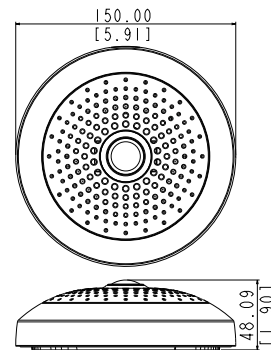

B56

3MP Indoor Fisheye Dome with D/N, Superior WDR, Fixed Lens

- 3 Megapixel
- Day & Night
- Hemispheric Fisheye Lens with f1.19mm / F2.0
- Superior WDR (107 dB)
- 15 fps at 2048 x 1536

PHOTO INDICATION

- | | |
|--------------------------|----------------------|
| 1 Ethernet Port | 5 Audio output |
| 2 Power LED | 6 Memory Card Slot |
| 3 Digital Input & Output | 7 DC 12V Power Input |
| 4 Audio Input | 8 Reset Button |

DIMENSION DIAGRAM

Unit: mm [inch]

ACCESSORY OPTIONS

Popular Mounting Solutions	
Flush	PMAX-1009 
Wall	PMAX-0310 
Pendant	PMAX-0101 PMAX-0103 
Pole	PMAX-0101 PMAX-0305 PMAX-0503 
Gang Box	PMAX-0804 

* For more mounting solutions, please refer to Project Planner on www.acti.com

PRODUCT SPECIFICATION**B56****• Device**

Product Type	Indoor Fisheye Dome
Image Sensor	Progressive Scan CMOS
Sensor Size	1/3"
Day / Night	Yes
Superior Low Light Sensitivity	No
Minimum Illumination	Color: 0.1 lux at F2.0 (30 IRE, 2400°K); B/W: 0.05 lux at F2.0 (30 IRE, 2400°K)
Color to B/W Switch	ISP based switch, configurable
Mechanical IR Cut Filter	Yes
IR Sensitivity Range	700 - 1100nm
IR LED	No
Electronic Shutter	1/5 ~ 1/2,000 sec (manual mode); 1/5 ~ 1/10,000 sec (auto mode)

• Interface

Digital Input	1, Terminal block
Digital Output	1, Terminal block
Local Storage	MicroSDHC/MicroSDXC memory card slot (card not included)

• General

Power Source / Consumption	PoE Class 2 (IEEE 802.3af) / 4.5 W; DC 12V / 3.5 W
Weight	338 g (0.75 lb)
Dimensions (Ø x H)	150mm x 48mm (5.91" x 1.90")
Mount Type	Surface, Pendant, Wall, Corner, Pole, Flush, Gang box
Starting Temperature	-10 °C - 50°C (14°F - 122°F)
Operating Temperature	-10 °C - 50°C (14°F - 122°F)
Operating Humidity	10% ~ 85% RH
Approvals	CE (EN 55022 Class B, EN 55024), FCC (Part15 Subpart B Class B)