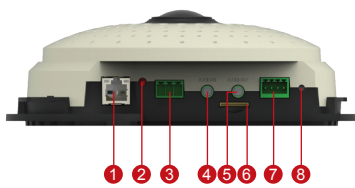

B56

3MP Indoor Fisheye Dome with D/N, Superior WDR, Fixed Lens

- 3 Megapixel
- Day & Night
- Hemispheric Fisheye Lens with f1.19mm / F2.0
- Superior WDR (107 dB)
- 15 fps at 2048 x 1536

PHOTO INDICATION

- | | |
|--------------------------|----------------------|
| 1 Ethernet Port | 5 Audio output |
| 2 Power LED | 6 Memory Card Slot |
| 3 Digital Input & Output | 7 DC 12V Power Input |
| 4 Audio Input | 8 Reset Button |

DIMENSION DIAGRAM

Unit: mm [inch]

ACCESSORY OPTIONS

Popular Mounting Solutions	
Flush	PMAX-1009 
Wall	PMAX-0310 
Pendant	PMAX-0101 PMAX-0103 
Pole	PMAX-0101 PMAX-0305 PMAX-0503 
Gang Box	PMAX-0804 

* For more mounting solutions, please refer to Project Planner on www.acti.com

PRODUCT SPECIFICATION**B56****• Device**

Product Type	Indoor Fisheye Dome
Image Sensor	Progressive Scan CMOS
Sensor Size	1/3"
Day / Night	Yes
Superior Low Light Sensitivity	No
Minimum Illumination	Color: 0.1 lux at F2.0 (30 IRE, 2400°K); B/W: 0.05 lux at F2.0 (30 IRE, 2400°K)
Color to B/W Switch	ISP based switch, configurable
Mechanical IR Cut Filter	Yes
IR Sensitivity Range	700 - 1100nm
IR LED	No
Electronic Shutter	1/5 ~ 1/2,000 sec (manual mode); 1/5 ~ 1/10,000 sec (auto mode)

• Interface

Digital Input	1, Terminal block
Digital Output	1, Terminal block
Local Storage	MicroSDHC/MicroSDXC memory card slot (card not included)

• General

Power Source / Consumption	PoE Class 2 (IEEE 802.3af) / 4.5 W; DC 12V / 3.5 W
Weight	338 g (0.75 lb)
Dimensions (Ø x H)	150mm x 48mm (5.91" x 1.90")
Mount Type	Surface, Pendant, Wall, Corner, Pole, Flush, Gang box
Starting Temperature	-10 °C - 50°C (14°F - 122°F)
Operating Temperature	-10 °C - 50°C (14°F - 122°F)
Operating Humidity	10% ~ 85% RH
Approvals	CE (EN 55022 Class B, EN 55024), FCC (Part15 Subpart B Class B)