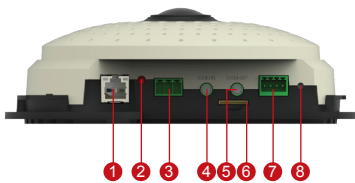

## 10MP Indoor Fisheye Dome with D/N, Basic WDR, Fixed Lens

- 10 Megapixel
- Day & Night
- Hemispheric Fisheye Lens with f1.37mm / F2.0
- Basic WDR (65.2 dB)
- 6 fps at 3648 x 2736

### PHOTO INDICATION

- |                          |                      |
|--------------------------|----------------------|
| ① Ethernet Port          | ⑤ Audio output       |
| ② Power LED              | ⑥ Memory Card Slot   |
| ③ Digital Input & Output | ⑦ DC 12V Power Input |
| ④ Audio Input            | ⑧ Reset Button       |

**• Interface**

Digital Input	1, Terminal block
Digital Output	1, Terminal block
Local Storage	MicroSDHC/MicroSDXC memory card slot (card not included)

**• General**

Power Source / Consumption	PoE Class 2 (IEEE 802.3af) / 4 W; DC 12V / 3.4 W
Weight	342 g (0.75 lb)
Dimensions (Ø x H)	150mm x 47mm (5.91" x 1.83")
Mount Type	Surface, Pendant, Wall, Corner, Pole, Flush, Gang box
Starting Temperature	-10 °C - 50°C (14°F - 122°F)
Operating Temperature	-10 °C - 50°C (14°F - 122°F)
Operating Humidity	10% ~ 85% RH
Approvals	CE (EN 55022 Class B, EN 55024), FCC (Part15 Subpart B Class B)