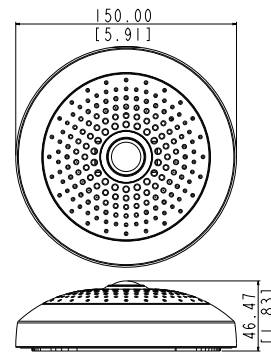

## 10MP Indoor Fisheye Dome with D/N, Basic WDR, Fixed Lens

- 10 Megapixel
- Day & Night
- Hemispheric Fisheye Lens with f1.37mm / F2.0
- Basic WDR (65.2 dB)
- 6 fps at 3648 x 2736

### PHOTO INDICATION

- |                          |                      |
|--------------------------|----------------------|
| ① Ethernet Port          | ⑤ Audio output       |
| ② Power LED              | ⑥ Memory Card Slot   |
| ③ Digital Input & Output | ⑦ DC 12V Power Input |
| ④ Audio Input            | ⑧ Reset Button       |

### DIMENSION DIAGRAM

Unit: mm [inch]