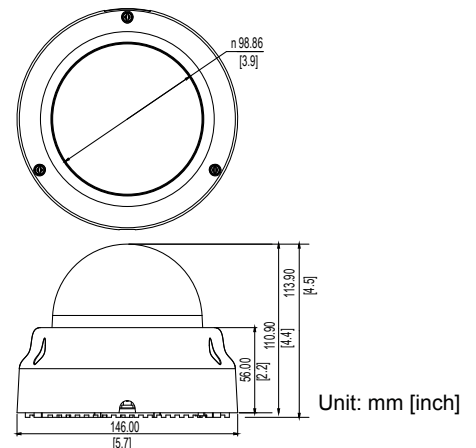

B52

10MP Indoor Dome with D/N, IR, Basic WDR, Fixed Lens

- 10 Megapixel with 1080p
- Day & Night with Adaptive IR LED
- Fixed Lens with f3.6mm / F1.8
- Basic WDR (65.2 dB)
- 30 fps at 1920 x 1080
- Super Wide Angle
- Vandal Resistant (IK09)

PHOTO INDICATION

- 1 Ethernet Port
- 2 Memory Card Slot
- 3 Reset Button
- 4 Digital Input / Output
- 5 DC 12V Power Input

DIMENSION DIAGRAM

ACCESSORY OPTIONS

Dome Cover		
PDCX-1101		4-inch, smoke, vandal proof

• Lens

Focal Length / Aperture	Fixed focal, f3.6mm / F1.8
Iris	Fixed iris
Focus	Fixed focus
Lens Mount	Board mount
Horizontal Viewing Angle	102°
Viewing Angle Adjustment	Pan: 0° - 350°; Tilt: 17° - 163° ; Rotate: 0- 350°

• Interface

Digital Input	1, Terminal block
Digital Output	1, Terminal block
Local Storage	MicroSDHC/MicroSDXC memory card slot (card not included)

• General

Power Source	PoE Class 2 (IEEE802.3af) ; DC 12V (adapter not included)
Weight	510 g (1.124 lb)
Dimensions (Ø x H)	146 mm x 113.9 mm (5.8" x 4.5")
Environmental Casing	Vandal resistant (IK09), Transparent dome cover
Mount Type	Surface, Pendant, Wall, Corner, Pole, Flush, Gang box
Starting Temperature	-10 °C ~ 50 °C (14 °F ~ 122 °F)
Operating Temperature	-10 °C ~ 50 °C (14 °F ~ 122 °F)
Operating Humidity	10% ~ 85% RH
Approvals	CE (EN 55022 Class B, EN 55024), FCC (Part15 Subpart B Class B); IK09