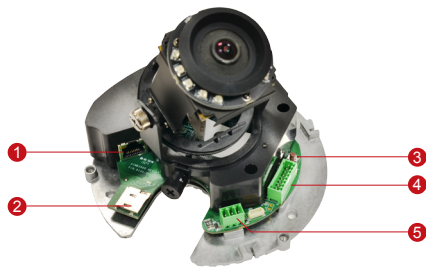

B52

10MP Indoor Dome with D/N, IR, Basic WDR, Fixed Lens

- 10 Megapixel with 1080p
- Day & Night with Adaptive IR LED
- Fixed Lens with f3.6mm / F1.8
- Basic WDR (65.2 dB)
- 30 fps at 1920 x 1080
- Super Wide Angle
- Vandal Resistant (IK09)

PHOTO INDICATION

- 1 Ethernet Port
- 2 Memory Card Slot
- 3 Reset Button
- 4 Digital Input / Output
- 5 DC 12V Power Input

DIMENSION DIAGRAM

ACCESSORY OPTIONS

Dome Cover		
PDCX-1101		4-inch, smoke, vandal proof

• Lens

Focal Length / Aperture	Fixed focal, f3.6mm / F1.8
Iris	Fixed iris
Focus	Fixed focus
Lens Mount	Board mount
Horizontal Viewing Angle	102°
Viewing Angle Adjustment	Pan: 0° - 350°; Tilt: 17° - 163° ; Rotate: 0- 350°

• Interface

Digital Input	1, Terminal block
Digital Output	1, Terminal block
Local Storage	MicroSDHC/MicroSDXC memory card slot (card not included)

• General

Power Source	PoE Class 2 (IEEE802.3af) ; DC 12V (adapter not included)
Weight	510 g (1.124 lb)
Dimensions (Ø x H)	146 mm x 113.9 mm (5.8" x 4.5")
Environmental Casing	Vandal resistant (IK09), Transparent dome cover
Mount Type	Surface, Pendant, Wall, Corner, Pole, Flush, Gang box
Starting Temperature	-10 °C ~ 50 °C (14 °F ~ 122 °F)
Operating Temperature	-10 °C ~ 50 °C (14 °F ~ 122 °F)
Operating Humidity	10% ~ 85% RH
Approvals	CE (EN 55022 Class B, EN 55024), FCC (Part15 Subpart B Class B); IK09