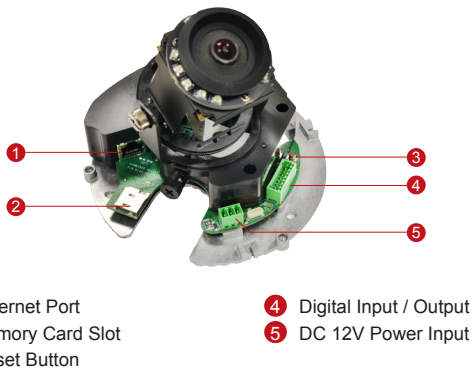

B51

5MP Indoor Dome with D/N, Adaptive IR, Basic WDR, Fixed Lens

- 5 Megapixel with 1080p
- Day & Night with Adaptive IR LED
- Fixed Lens with f1.9mm / F2.8
- Basic WDR (69 dB)
- 30 fps at 1920 x 1080
- Super Wide Angle
- Vandal Resistant (IK09)

PHOTO INDICATION

DIMENSION DIAGRAM

ACCESSORY OPTIONS

Dome Cover		
PDCX-1101		4-inch, smoke, vandal proof

Popular Mounting Solutions		
Surface	Accessories not required	
Wall	PMAX-0308	
Pendant	PMAX-0101 PMAX-0103	
Corner	PMAX-0101 PMAX-0305 PMAX-0402	
Pole	PMAX-0101 PMAX-0305 PMAX-0503	
Flush	PMAX-1006	
Gang Box	PMAX-0803	

* For more mounting solutions, please refer to Project Planner on www.acti.com

PRODUCT SPECIFICATION**B51****• Device**

Device Type	Indoor Dome Camera
Image Sensor	Progressive Scan CMOS
Sensor Size	1/3.2"
Day / Night	Yes
Superior Low Light Sensivity	No
Minimum Illumination	Color: 0.1 lux at F2.8 (30 IRE, 2400°K); B/W: 0 lux (IR LED on)
Mechanical IR Cut Filter	Yes
IR Sensitivity Range	700 - 1100nm
IR LED	Manual Adaptive IR LED x 10 (850nm)
IR Working Distance	10 m (0 lux, 30 IRE, Gain 255, Auto shutter mode)
Electronic Shutter	1/5 ~ 1/2,000 sec (manual mode); 1/5 ~ 1/10,000 sec (auto mode)

• Interface

Digital Input	1, Terminal block
Digital Output	1, Terminal block
Local Storage	MicroSDHC/MicroSDXC memory card slot (card not included)

• General

Power Source / Consumption	PoE Class 2 (IEEE802.3af) / 6.82 W ; DC 12V / 5.46W (adapter not included)
Weight	507 g (1.118 lb)
Dimensions (Ø x H)	146 mm x 113.9 mm (5.8" x 4.5")
Environmental Casing	Vandal resistant (IK09), Transparent dome cover
Mount Type	Surface, Pendant, Wall, Corner, Pole, Flush, Gang box
Starting Temperature	-10 °C ~ 50 °C (14 °F ~ 122 °F)
Operating Temperature	-10 °C ~ 50 °C (14 °F ~ 122 °F)
Operating Humidity	10% ~ 85% RH
Approvals	CE (EN 55022 Class B, EN 55024), FCC (Part15 Subpart B Class B); IK09