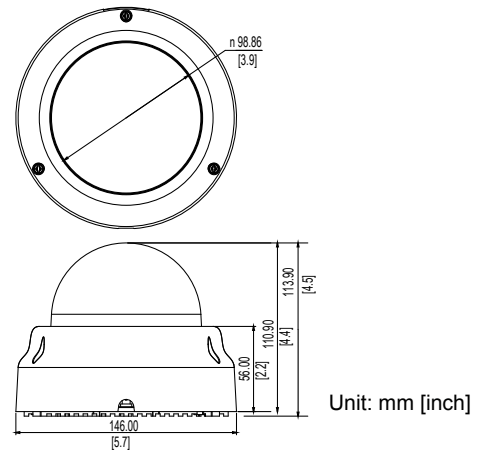

B51

5MP Indoor Dome with D/N, Adaptive IR, Basic WDR, Fixed Lens

- 5 Megapixel with 1080p
- Day & Night with Adaptive IR LED
- Fixed Lens with f1.9mm / F2.8
- Basic WDR (69 dB)
- 30 fps at 1920 x 1080
- Super Wide Angle
- Vandal Resistant (IK09)

PHOTO INDICATION

DIMENSION DIAGRAM

ACCESSORY OPTIONS

Dome Cover		
PDCX-1101		4-inch, smoke, vandal proof

Popular Mounting Solutions		
Surface	Accessories not required	
Wall	PMAX-0308	
Pendant	PMAX-0101 PMAX-0103	
Corner	PMAX-0101 PMAX-0305 PMAX-0402	
Pole	PMAX-0101 PMAX-0305 PMAX-0503	
Flush	PMAX-1006	
Gang Box	PMAX-0803	

• Lens

Focal Length / Aperture	Fixed focal, f1.9 mm / F2.8
Iris	Fixed iris
Focus	Fixed focus
Lens Mount	Board mount
Horizontal Viewing Angle	126.9° (overview area), 77.4° (high detail area)
Viewing Angle Adjustment	Pan: 0° - 350°; Tilt: 17° - 163° ; Rotate: 0- 350°

• Interface

Digital Input	1, Terminal block
Digital Output	1, Terminal block
Local Storage	MicroSDHC/MicroSDXC memory card slot (card not included)

• General

Power Source / Consumption	PoE Class 2 (IEEE802.3af) / 6.82 W ; DC 12V / 5.46W (adapter not included)
Weight	507 g (1.118 lb)
Dimensions (Ø x H)	146 mm x 113.9 mm (5.8" x 4.5")
Environmental Casing	Vandal resistant (IK09), Transparent dome cover
Mount Type	Surface, Pendant, Wall, Corner, Pole, Flush, Gang box
Starting Temperature	-10 °C ~ 50 °C (14 °F ~ 122 °F)
Operating Temperature	-10 °C ~ 50 °C (14 °F ~ 122 °F)
Operating Humidity	10% ~ 85% RH
Approvals	CE (EN 55022 Class B, EN 55024), FCC (Part15 Subpart B Class B); IK09